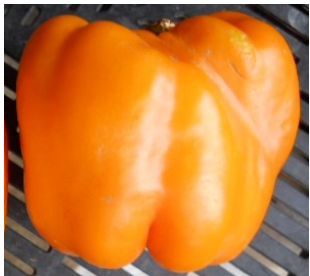

Fox Cherry – Prototypical cherry tomato with lots of flavor.

Goldie – Gold colored slicing sized tomato.

Goldtreffen – Plum sized gold tomato, sweet and delicious.

Grandpa Henry – FANTASTIC heirloom paste tomato!!! Very large and sweet! This one has been handed down for many generations going back to Italy.

Kellogg's Breakfast – Large meaty, mild flavorful tomato.

Pineapple – Large yellow tomato with red splashing and excellent flavor.

San Marzano – The staple gourmet paste tomato, and an heirloom as well.

Yellow Brandywine – Large yellow tomato with excellent flavor.

Tomatillos –

Purple de Milpa – Best flavored tomatillo. Main ingredient in Mexican salsa.

Peppers –

Golden Cal peppers – Large bell peppers. Thick walled, sweet yellow bell peppers.

Jupiter peppers – Large red , thick walled, sweet red bell peppers.

Orange Bell – Delicious, thick-walled peppers. Large, full-sized, orange peppers.

Sweet Chocolate – Very sweet, more oblong peppers chocolate in color.