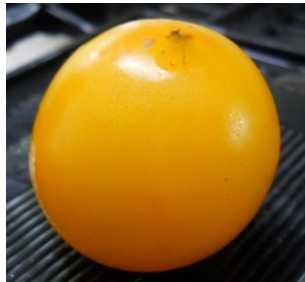

Brandywine – Large pink heirloom tomato with legendary flavor.

Cherokee Purple – Large purple heirloom tomato that is often held as the best flavored.

Cosmonaut Volkov – Medium sized, great-tasting red slicing tomato.

Fox Cherry – Prototypical cherry tomato with lots of flavor.

Goldie – Gold colored slicing sized tomato.

Goldtreffen – Plum sized gold tomato, sweet and delicious.

Grandpa Henry – FANTASTIC heirloom paste tomato!!! Very large and sweet! This one has been handed down for many generations going back to Italy.

Kellogg's Breakfast – Large meaty, mild flavorful tomato.

Pineapple – Large yellow tomato with red splashing and excellent flavor.

San Marzano – The staple gourmet paste tomato, and an heirloom as well.